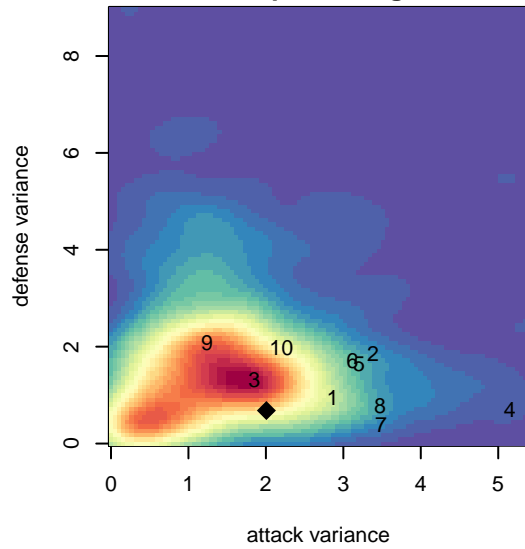

Salem Chelsea B98

4H Soccer Club
Salem, OR
B98 total strength=1540
attack=14.3 defense=11.83
spr league = Win OYS B98 Div 1

alt names used:
4-H Chelsea B98
4-H Chelsea B98

Venues played:
2014 Win OYS B98 Division 1
2014 OYS Presidents Cup B98

Salem Chelsea B98
Dots are actual minus expected GF (blue circles) and GA (red triangles).
Blue line is smoothed change in attack strength. Red is smoothed change in defense strength.

**attack and defense variance (black dot)
relative to other teams
and top 10 in region**

Performance relative to 13 month average

Distribution of opponents
 Red = Lose zone, Blue = Win zone, Green = Even
 Black line separates win/lose zones

lot. A=Neither has attack advantage, B=Opponent has both attack and defense advantage, C=Opponent has both attack and defense disadvantage, D=Both have